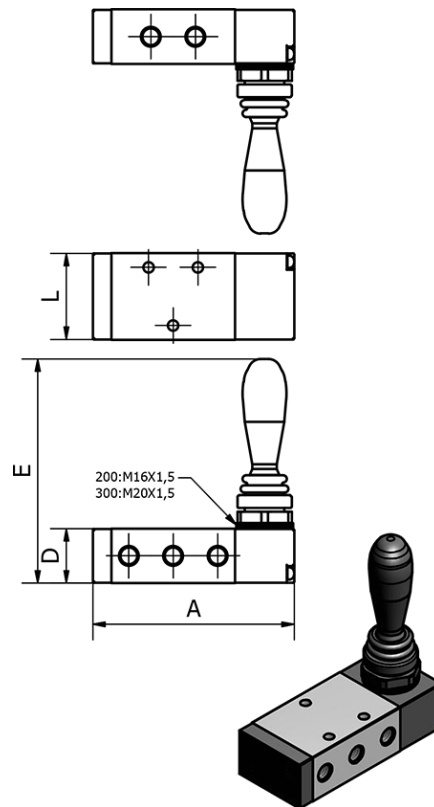

Data Sheet

Article number: 584H230C06G

Description: Hand lever valve, type 4H230C-06-G
port 30C - 5/3, closed center

Measures

A	= 81.5
D	= 22
E	= 90
L	= 35
Port	= G1/8"
Port exit	= G1/8"
Port supply and blowdown	= G1/8"